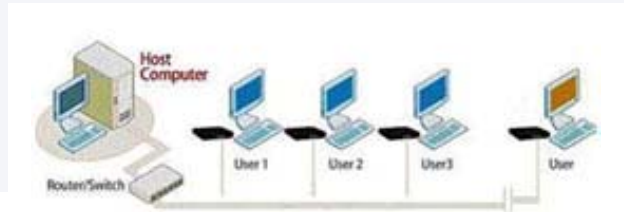

# TY210

TY 210 cloud computing can work as a stand alone mini computer. You can surf internet, enjoy cloud computing, run simplify Office software and even download data to your USB flash memory or other moving HDD.

## Specification:

1. Dimension 115mm\*26mm\*115mm (L\*H\*W)
2. Weight 0.5kg
3. Power Input: 100-240V, 50/60Hz; Output:5V/2A
4. Firmware feature **Windows CE integrated RDP protocols**
5. Onboard **CPU ARM926EJ 533MHz**
6. Memory **Onboard 32MB RAM**
7. Storage **Onboard 64MB Flash**
8. Display support Max 1280\*1024@85Hz,16bit/64K colors;  
Widescreen 1440\*900 support
9. Management Remote management, configuration;
10. Wake terminal remotely (Wake-on-Lan)
11. Onboard LAN 10/100 Mb/s
12. Operating range 3k meters
13. Ports: 1 RJ-45 LAN port; 4 USB 2.0 ports; 1 DC in port; 2 Audio jacks:  
speaker-out and mic-in;
14. **Max # Users Per PC:** No limitation when using a server host OS  
(i.e. Windows Server 2003)  
max 25 users when using a desktop OS (i.e. Windows XP)
15. **Supported OS:** Windows VISTA, Windows 2008, Windows XP PRO,  
Windows 2000 Server, Windows Server 2003, / Linux: Support standard RDP  
Protocols, so it can work at many environments.
16. **User Software:** PC Station terminal services software
17. Reliability (MTBF): >>100,000 hours (calculated using Bellcore Issue 6 TR-  
332, Case 2, Part I at 40°C)