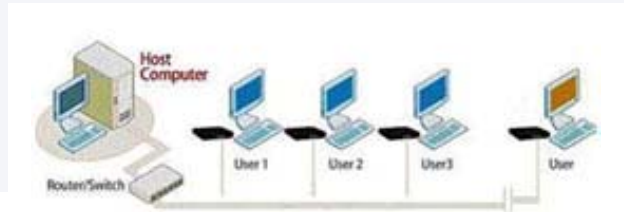

TY210

TY 210 cloud computing can work as a stand alone mini computer. You can surf internet, enjoy cloud computing, run simplify Office software and even download data to your USB flash memory or other moving HDD.

Specification:

1. Dimension 115mm*26mm*115mm (L*H*W)
2. Weight 0.5kg
3. Power Input: 100-240V, 50/60Hz; Output:5V/2A
4. Firmware feature **Windows CE integrated RDP protocols**
5. Onboard **CPU ARM926EJ 533MHz**
6. Memory **Onboard 32MB RAM**
7. Storage **Onboard 64MB Flash**
8. Display support Max 1280*1024@85Hz,16bit/64K colors;
Widescreen 1440*900 support
9. Management Remote management, configuration;
10. Wake terminal remotely (Wake-on-Lan)
11. Onboard LAN 10/100 Mb/s
12. Operating range 3k meters
13. Ports: 1 RJ-45 LAN port; 4 USB 2.0 ports; 1 DC in port; 2 Audio jacks:
speaker-out and mic-in;
14. **Max # Users Per PC:** No limitation when using a server host OS
(i.e. Windows Server 2003)
max 25 users when using a desktop OS (i.e. Windows XP)
15. **Supported OS:** Windows VISTA, Windows 2008, Windows XP PRO,
Windows 2000 Server, Windows Server 2003, / Linux: Support standard RDP
Protocols, so it can work at many environments.
16. **User Software:** PC Station terminal services software
17. Reliability (MTBF): >>100,000 hours (calculated using Bellcore Issue 6 TR-
332, Case 2, Part I at 40°C)